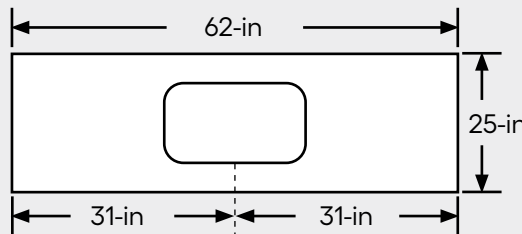

- 1. CT 17-in x 22-in
- 2. CT SB 25-in x 22-in
- 3. CT DB 33-in x 22-in
- 4. CT \_\_\_-in x \_\_\_-in
- 5. VT 19-in Round
- 6. VT 20-in x 17-in
- 7. VT \_\_\_-in x \_\_\_-in

**Stove Top Cutout**

- 8. \_\_\_-in x \_\_\_-in
- Additional Sink**
- 9. Qty \_\_\_ SKU \_\_\_\_\_
- 10. Qty \_\_\_ SKU \_\_\_\_\_

Sold in 1-ft increments. For lengths greater than 12 feet, indicate length from **LEFT** and **RIGHT** of the desired seam location.

**EXAMPLE:**

Measure countertop depth from the wall, not the backsplash.  
Measure to the center of the sink or cooktop from both ends of the countertop. Both ends will be capped.

Type _____	Style _____
Color _____	Qty _____

- Side Splash** Qty \_\_\_\_\_

Type _____	Style _____
Color _____	Qty _____

- Side Splash** Qty \_\_\_\_\_

**COUNTER TYPE**

- CT = Kitchen (25-in)
- VT = Vanity (22-in)
- BT = Bar Top (12-in, 18-in)