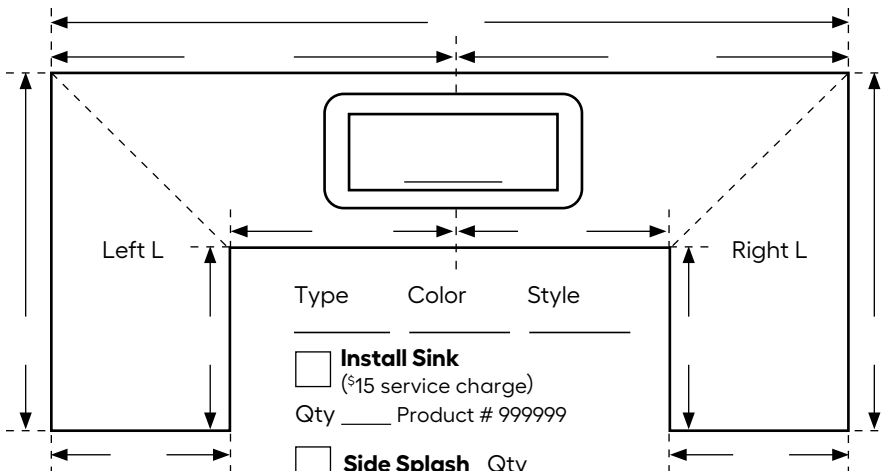

- 1. CT 17-in x 22-in
- 2. CT SB 25-in x 22-in
- 3. CT DB 33-in x 22-in
- 4. CT \_\_\_-in x \_\_\_-in
- 5. VT 19-in Round
- 6. VT 20-in x 17-in
- 7. VT \_\_\_-in x \_\_\_-in

**Stove Top Cutout**

- 8. \_\_\_-in x \_\_\_-in
- Additional Sink**
- 9. Qty \_\_\_ SKU \_\_\_\_\_
- 10. Qty \_\_\_ SKU \_\_\_\_\_

Sold in 1-ft increments. For lengths greater than 12 feet, indicate length from **LEFT** and **RIGHT** of the desired seam location.

**EXAMPLE:**

Measure countertop depth from the wall, not the backsplash.  
Measure to the center of the sink or cooktop from both ends of the countertop. Both ends will be capped.

- Notch Cut** (\$15 service charge)  
Qty \_\_\_\_\_ Product # 999996
- Assemble Countertop** (\$25 service charge)  
Qty \_\_\_\_\_ Product # 999998
- Build-Up/Loose Fill** (\$15 service charge) (Bar Top Only)  
Qty \_\_\_\_\_ Product # 999997