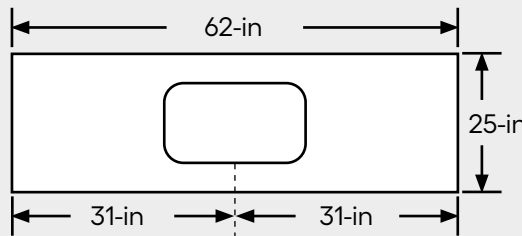

- 1. CT 17-in x 22-in
- 2. CT SB 25-in x 22-in
- 3. CT DB 33-in x 22-in
- 4. CT ___-in x ___-in
- 5. VT 19-in Round
- 6. VT 20-in x 17-in
- 7. VT ___-in x ___-in

Stove Top Cutout

- 8. ___-in x ___-in
- Additional Sink**
- 9. Qty ___ SKU _____
- 10. Qty ___ SKU _____

Sold in 1-ft increments. For lengths greater than 12 feet, indicate length from **LEFT** and **RIGHT** of the desired seam location.

EXAMPLE:

Measure countertop depth from the wall, not the backsplash.
Measure to the center of the sink or cooktop from both ends of the countertop. Both ends will be capped.

Type _____
Style _____

Color _____
Qty _____

- Side Splash** Qty _____

Type _____
Style _____

Color _____
Qty _____

- Side Splash** Qty _____

COUNTER TYPE

- CT = Kitchen (25-in)
- VT = Vanity (22-in)
- BT = Bar Top (12-in, 18-in)