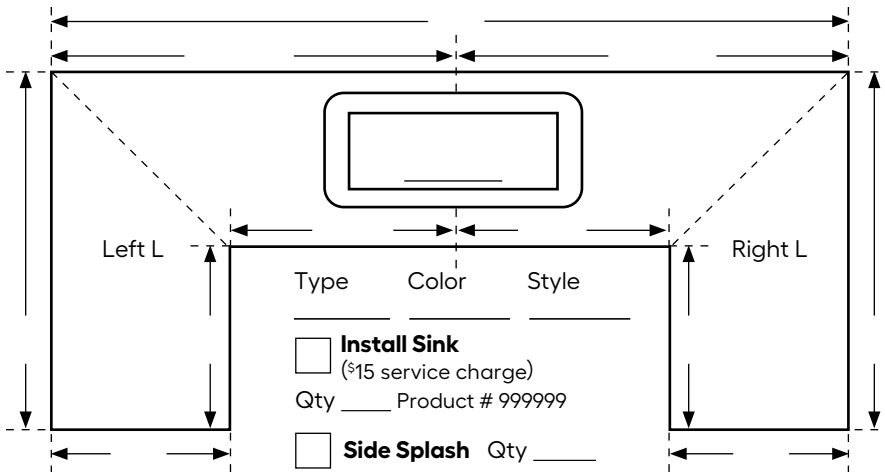

- 1. CT 17-in x 22-in
- 2. CT SB 25-in x 22-in
- 3. CT DB 33-in x 22-in
- 4. CT ___-in x ___-in
- 5. VT 19-in Round
- 6. VT 20-in x 17-in
- 7. VT ___-in x ___-in

Stove Top Cutout

- 8. ___-in x ___-in
- Additional Sink**
- 9. Qty ___ SKU _____
- 10. Qty ___ SKU _____

Sold in 1-ft increments. For lengths greater than 12 feet, indicate length from **LEFT** and **RIGHT** of the desired seam location.

EXAMPLE:

Measure countertop depth from the wall, not the backsplash.
Measure to the center of the sink or cooktop from both ends of the countertop. Both ends will be capped.

- Notch Cut** (\$15 service charge)
Qty _____ Product # 999996
- Assemble Countertop** (\$25 service charge)
Qty _____ Product # 999998
- Build-Up/Loose Fill** (\$15 service charge)
(Bar Top Only)
Qty _____ Product # 999997