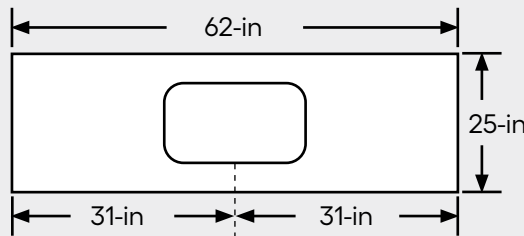

- 1. CT 17-in x 22-in
- 2. CT SB 25-in x 22-in
- 3. CT DB 33-in x 22-in
- 4. CT \_\_\_-in x \_\_\_-in
- 5. VT 19-in Round
- 6. VT 20-in x 17-in
- 7. VT \_\_\_-in x \_\_\_-in

**Stove Top Cutout**

- 8. \_\_\_-in x \_\_\_-in
- Additional Sink**
- 9. Qty \_\_\_ SKU \_\_\_\_\_
- 10. Qty \_\_\_ SKU \_\_\_\_\_

Sold in 1-ft increments. For lengths greater than 12 feet, indicate length from **LEFT** and **RIGHT** of the desired seam location.

**EXAMPLE:**

Measure countertop depth from the wall, not the backsplash.  
Measure to the center of the sink or cooktop from both ends of the countertop. Both ends will be capped.

**Notch Cut**  
(\$15 service charge)  
Qty \_\_\_\_\_ Product # 999996

**Build-Up/Loose Fill**  
(\$15 service charge)  
(Bar Top Only)  
Qty \_\_\_\_\_ Product # 999997

Type \_\_\_\_\_ Style \_\_\_\_\_

**Side Splash** Qty \_\_\_\_\_

Type \_\_\_\_\_ Style \_\_\_\_\_

Color \_\_\_\_\_ Qty \_\_\_\_\_

**Side Splash** Qty \_\_\_\_\_

**COUNTER TYPE**

- CT = Kitchen (25-in)
- VT = Vanity (22-in)
- BT = Bar Top (12-in, 18-in)