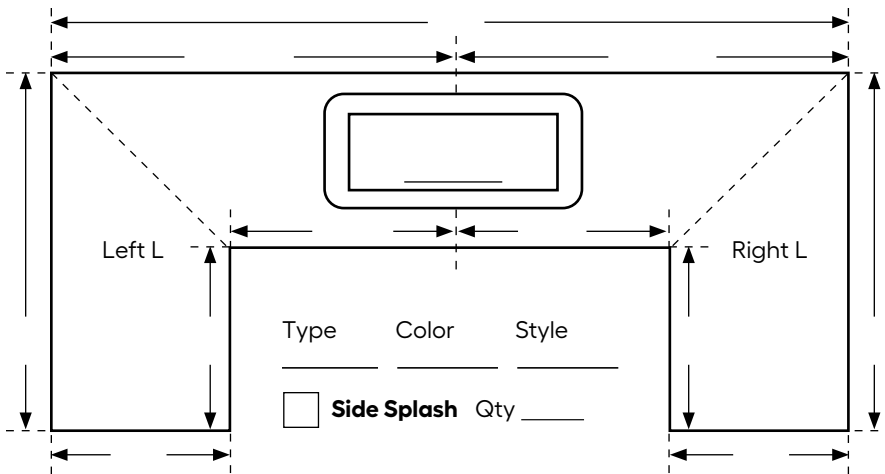

- 1. CT 17-in x 22-in
- 2. CT SB 25-in x 22-in
- 3. CT DB 33-in x 22-in
- 4. CT \_\_\_-in x \_\_\_-in
- 5. VT 19-in Round
- 6. VT 20-in x 17-in
- 7. VT \_\_\_-in x \_\_\_-in

**Stove Top Cutout**

- 8. \_\_\_-in x \_\_\_-in
- Additional Sink**
- 9. Qty \_\_\_ SKU \_\_\_\_\_
- 10. Qty \_\_\_ SKU \_\_\_\_\_

Sold in 1-ft increments. For lengths greater than 12 feet, indicate length from **LEFT** and **RIGHT** of the desired seam location.

**EXAMPLE:**

Measure countertop depth from the wall, not the backsplash.  
Measure to the center of the sink or cooktop from both ends of the countertop. Both ends will be capped.

**Notch Cut**  
(\$15 service charge)  
Qty \_\_\_\_\_ Product # 999996

**Build-Up/Loose Fill**  
(\$15 service charge)  
(Bar Top Only)  
Qty \_\_\_\_\_ Product # 999997

Type \_\_\_\_\_ Style \_\_\_\_\_

**Side Splash** Qty \_\_\_\_\_

Type \_\_\_\_\_ Style \_\_\_\_\_

Color \_\_\_\_\_ Qty \_\_\_\_\_

**Side Splash** Qty \_\_\_\_\_

**COUNTER TYPE**

- CT = Kitchen (25-in)
- VT = Vanity (22-in)
- BT = Bar Top (12-in, 18-in)