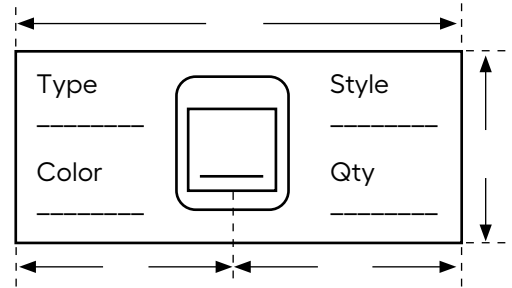

Orlando Stock Selection

Countertop, Bar Top and Vanity Top Order Form

Date: _____
Account #: _____
Customer Name: _____
Ship To Name: _____
Phone #: _____
Ship To #: _____
Contact Name: _____
Unit #: _____
PO #: _____

Sink/Stove Top Size

1. (Width x Length)
1. CT SB 25-in x 22-in
  2. CT DB 33-in x 22-in
  3. CT ___-in x ___-in
  4. VT 19-in Round
  5. VT 20-in x 17-in
  6. CT 17-in x 22-in
  7. VT ___-in x ___-in
  8. Stove Top ___-in x ___-in

Additional Sink

Qty _____ SKU _____
Qty _____ SKU _____

☐ **Install Sink** ($15 service charge)
Qty _____ Product # 999999

☐ **Side Splash** Qty _____

Sold in 1-ft increments. For lengths greater than 12 feet, indicate length from **LEFT** and **RIGHT** of the desired seam location.

EXAMPLE:
Measure **countertop depth from the wall**, not the backsplash.

Measure to the **center of the sink or cooktop** from both ends of the countertop. Both ends will be capped.