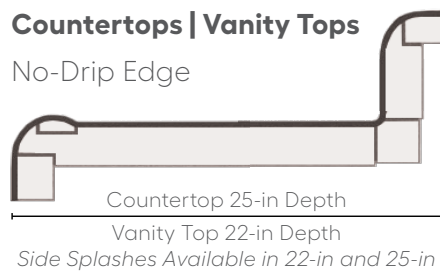

## Orlando Additional Stock Color

This color is available in addition to the standard stock options.

Calcutta Marble <sup>△</sup>

Pictured: Calcutta Marble

Kit #	Description	Edge	Qty
64725000	Countertop	No-Drip	
64725700	Bar Top 12-in	Square	
64725500	Vanity Top	No-Drip	
647252	Countertop Side Splash	No-Drip	
647256	Vanity Side Splash	No-Drip	

## Edge Styles