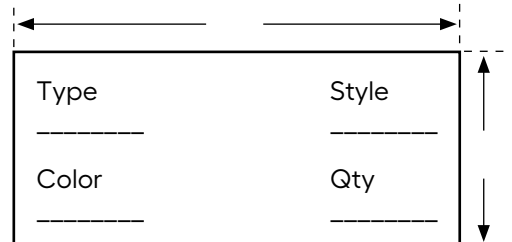

EXAMPLE:  
 Measure **countertop depth from the wall**, not the backsplash.

Measure to the **center of the sink or cooktop** from both ends of the countertop. Both ends will be capped.

**Install Sink** (\$15 service charge)  
 Qty \_\_\_\_\_ Product # 999999

**Side Splash** Qty \_\_\_\_\_

**Notch Cut**  
 (\$15 service charge)  
 Qty \_\_\_\_\_ Product # 999996

**Build-Up/Loose Fill** (Bar Tops)  
 (\$15 service charge)  
 Qty \_\_\_\_\_ Product # 999997

**Side Splash** Qty \_\_\_\_\_