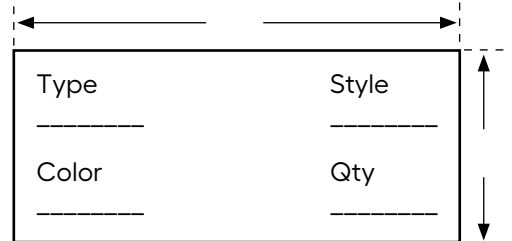

### Sink/Stove Top Size

- (Width x Length)
1. CT SB 25-in x 22-in
  2. CT DB 33-in x 22-in
  3. CT \_\_\_-in x \_\_\_-in
  4. VT 19-in Round
  5. VT 20-in x 17-in
  6. CT 17-in x 22-in
  7. VT \_\_\_-in x \_\_\_-in
  8. Stove Top \_\_\_-in x \_\_\_-in

EXAMPLE:  
 Measure **countertop depth from the wall**, not the backsplash.

Measure to the **center of the sink or cooktop** from both ends of the countertop. Both ends will be capped.

**Install Sink** (\$15 service charge)  
 Qty \_\_\_\_\_ Product # 999999

**Side Splash** Qty \_\_\_\_\_

**Notch Cut**  
 (\$15 service charge)  
 Qty \_\_\_\_\_ Product # 999996

**Build-Up/Loose Fill** (Bar Tops)  
 (\$15 service charge)  
 Qty \_\_\_\_\_ Product # 999997

**Side Splash** Qty \_\_\_\_\_