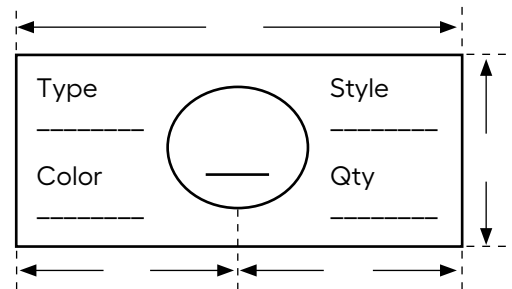

### Sink/Stove Top Size

- (Width x Length)
1. CT SB 25-in x 22-in
  2. CT DB 33-in x 22-in
  3. CT \_\_\_-in x \_\_\_-in
  4. VT 19-in Round
  5. VT 20-in x 17-in
  6. CT 17-in x 22-in
  7. VT \_\_\_-in x \_\_\_-in
  8. Stove Top \_\_\_-in x \_\_\_-in

### Additional Sink

Qty \_\_\_\_\_ SKU \_\_\_\_\_  
 Qty \_\_\_\_\_ SKU \_\_\_\_\_

**Install Sink** (\$15 service charge)  
 Qty \_\_\_\_\_ Product # 999999

**Side Splash** Qty \_\_\_\_\_

Sold in 1-ft increments. For lengths greater than 12 feet, indicate length from **LEFT** and **RIGHT** of the desired seam location.

EXAMPLE:  
 Measure **countertop depth from the wall**, not the backsplash.

Measure to the **center of the sink or cooktop** from both ends of the countertop. Both ends will be capped.

**Install Sink** (\$15 service charge)  
 Qty \_\_\_\_\_ Product # 999999