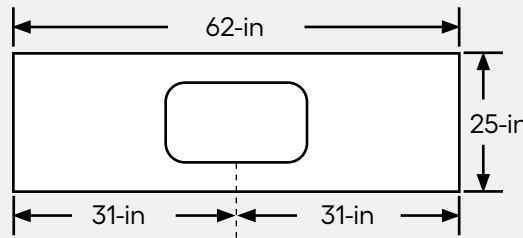

### Sink/Stove Top Size

- (Width x Length)
1. CT SB 25-in x 22-in
  2. CT DB 33-in x 22-in
  3. CT \_\_\_-in x \_\_\_-in
  4. VT 19-in Round
  5. VT 20-in x 17-in
  6. CT 17-in x 22-in
  7. VT \_\_\_-in x \_\_\_-in
  8. Stove Top \_\_\_-in x \_\_\_-in

### Additional Sink

Qty \_\_\_\_\_ SKU \_\_\_\_\_  
 Qty \_\_\_\_\_ SKU \_\_\_\_\_

**Install Sink** (\$15 service charge)  
 Qty \_\_\_\_\_ Product # 999999

**Side Splash** Qty \_\_\_\_\_

Sold in 1-ft increments. For lengths greater than 12 feet, indicate length from **LEFT** and **RIGHT** of the desired seam location.

EXAMPLE:  
 Measure **countertop depth from the wall**, not the backsplash.

Measure to the **center of the sink or cooktop** from both ends of the countertop. Both ends will be capped.

**Install Sink** (\$15 service charge)  
 Qty \_\_\_\_\_ Product # 999999

### COUNTER TYPE

- CT = Kitchen (25-in)  
 VT = Vanity (22-in)  
 BT = Bar Top (12-in, 18-in)