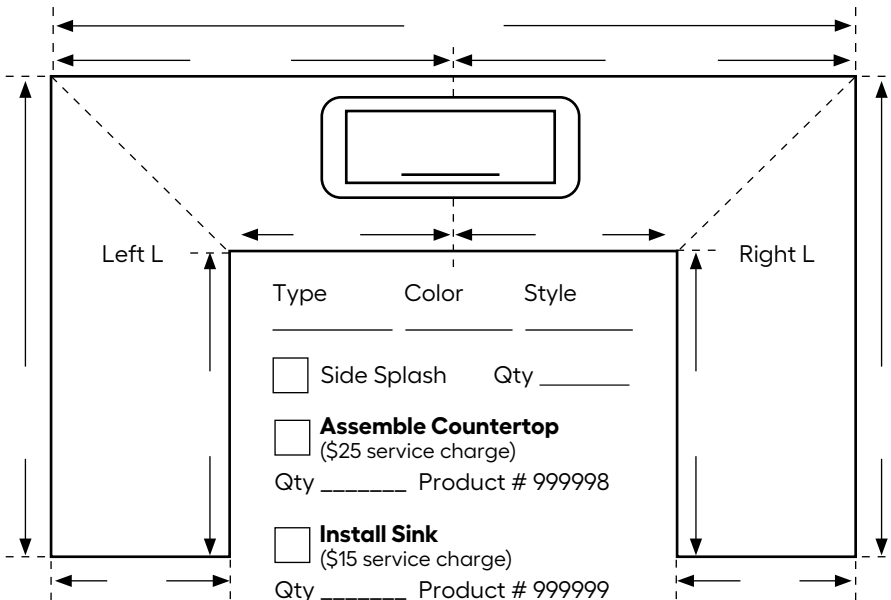

☐ **Notch Cut**
($15 service charge)
Qty _____ Product # 999996

☐ **Build-Up/Loose Fill** (Bar Tops)
($15 service charge)
Qty _____ Product # 999997