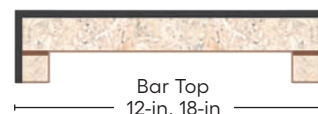

Pictured: Argento Romano (Etched)

**BGG
BGM**

BLACKSTAR
GLOSS/MATTE

BRM

BUTTERUM
MATTE

**GG
GM**

GRANITE
GLOSS/MATTE*

*Only available in
Counter and Bar Top

WJM

**WHITE
JUPARANA**
MATTE

ARE

**ARGENTO
ROMANO**
ETCHED

SCG

**SPRING
CARNIVAL**
GLOSS

WHT

**WHITE
MATTE**

EDGE OPTIONS

COUNTERTOPS | VANITY TOPS

BAR TOPS

Square

SIDE SPLASHES ARE ALSO AVAILABLE

*Business days. **Color and style selection varies by branch.

©2021 Lowe's. LOWE'S, the Gable Mansard Design and Lowe's Pro Supply are trademarks or registered trademarks of LF, LLC. 11044-1116-01