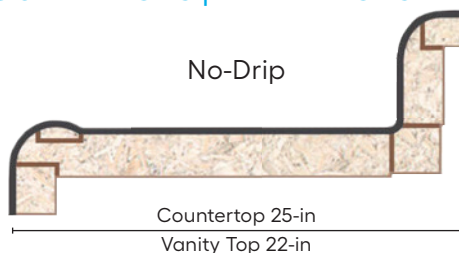

EDGE OPTIONS

COUNTERTOPS | VANITY TOPS

BAR TOPS

Square

SIDE SPLASHES ARE ALSO AVAILABLE

*Business days. **Color and style selection varies by branch.

©2021 Lowe's. LOWE'S, the Gable Mansard Design and Lowe's Pro Supply are trademarks or registered trademarks of LF, LLC. 11044-1116-01